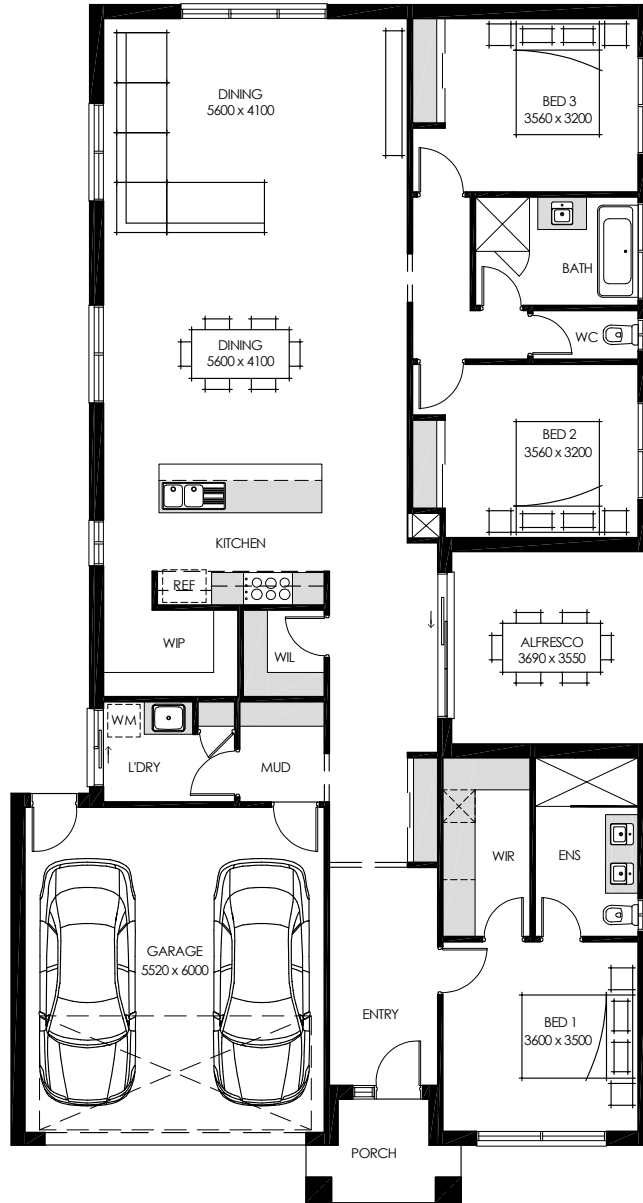

Elkhorn 230

3 Bedrooms

1 Living

2 Bathrooms

2 Carparks

1 Alfresco

Living Area	Garage	Alfresco	Porch	TOTAL	Block Width	House Length
174.84M ²	37.48M ²	13.10M ²	4.46M ²	230.00M ²	13.60M	22.07M