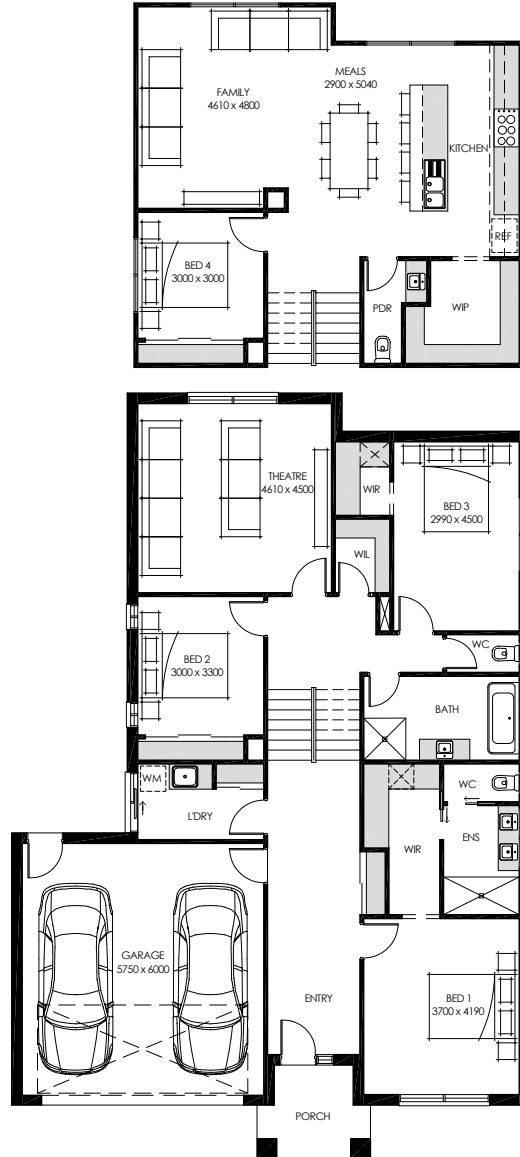

Highclere 256

4 Bedrooms

2 Living

2.5 Bathrooms

2 Carparks

Living Area	Garage	Porch	TOTAL	Block Width	House Length
211.48M ²	39.08M ²	5.22M ²	256.00M ²	16.00M	18.22M

Highclere 256 Alt

4 Bedrooms

2 Living

2.5 Bathrooms

2 Carparks

Living Area	Garage	Porch	TOTAL	Block Width	House Length
211.10M ²	39.00M ²	5.25M ²	256.00M ²	16.00M	18.21M