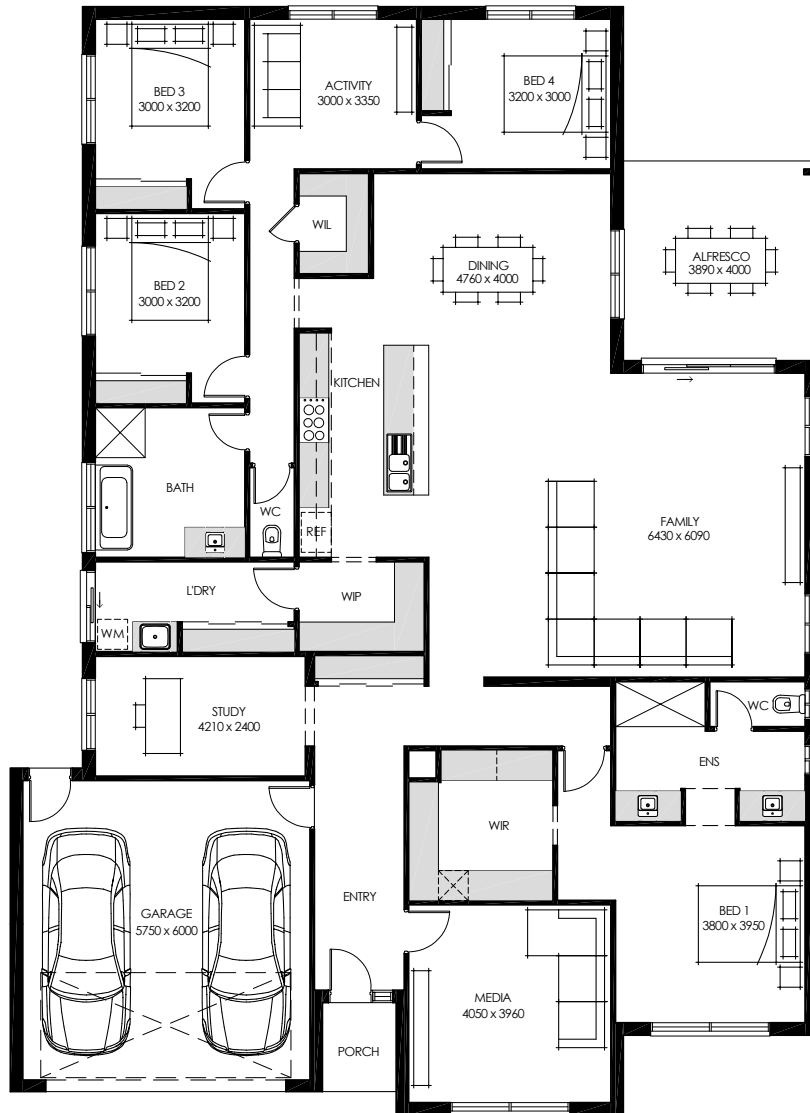

Oakley 329

4 Bedrooms
+ Study

3 Living

2 Bathrooms

2 Carparks

1 Alfresco

Living Area	Garage	Alfresco	Porch	TOTAL	Block Width	House Length
257.78M ²	39.01M ²	15.56M ²	2.63M ²	329.00M ²	18.00M	22.20M