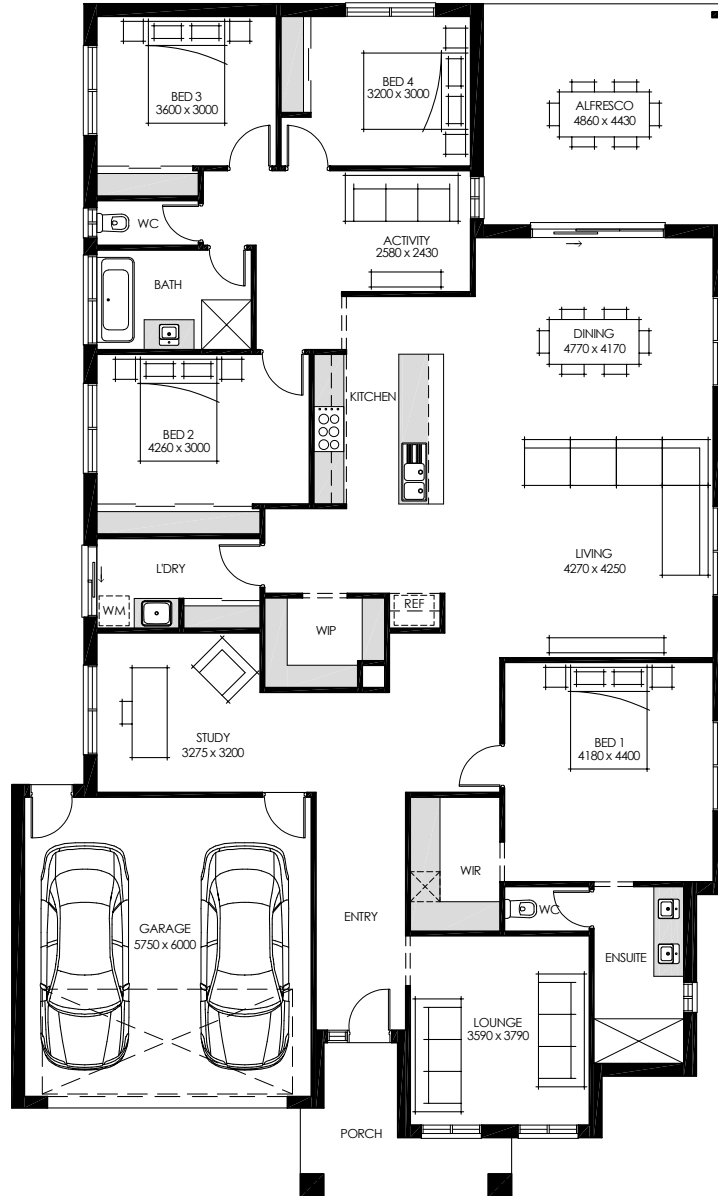

## Stanford 299

4 Bedrooms  
+ Study

3 Living

2 Bathrooms

2 Carparks

1 Alfresco

Living Area	Garage	Alfresco	Porch	TOTAL	Block Width	House Length
229.92M <sup>2</sup>	38.93M <sup>2</sup>	21.53M <sup>2</sup>	8.17M <sup>2</sup>	299.00M <sup>2</sup>	16.10M	23.91M