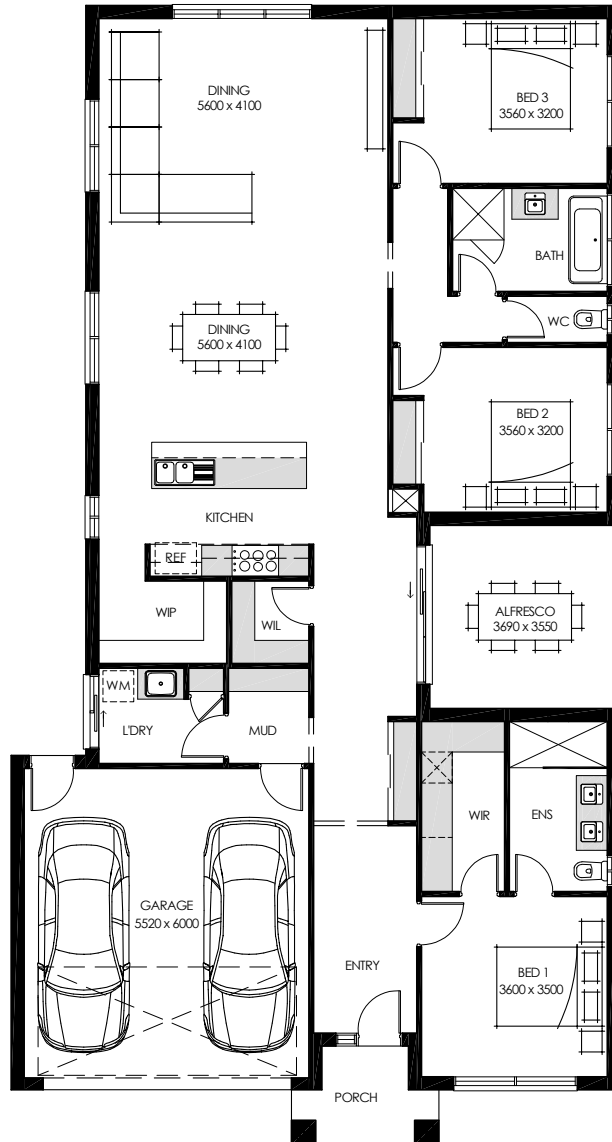

## Elkhorn 230

  
3 Bedrooms

  
1 Living

  
2 Bathrooms

  
2 Carparks

  
1 Alfresco

Living Area	Garage	Alfresco	Porch	TOTAL	Block Width	House Length
174.84M <sup>2</sup>	37.48M <sup>2</sup>	13.1M <sup>2</sup>	4.46M <sup>2</sup>	230M <sup>2</sup>	14.5M	22.07M