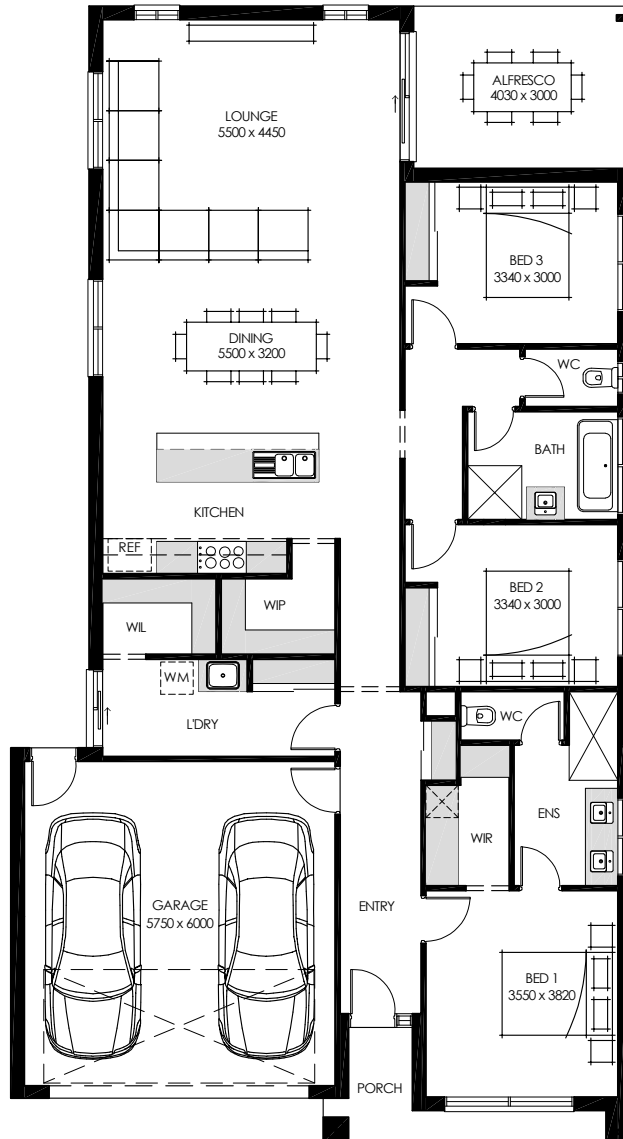

Leura 217

3 Bedrooms

1 Living

2 Bathrooms

2 Carparks

1 Alfresco

Living Area	Garage	Alfresco	Porch	TOTAL	Block Width	House Length
160.29M ²	39.01M ²	12.09M ²	5.29M ²	217M ²	14.5M	21.02M