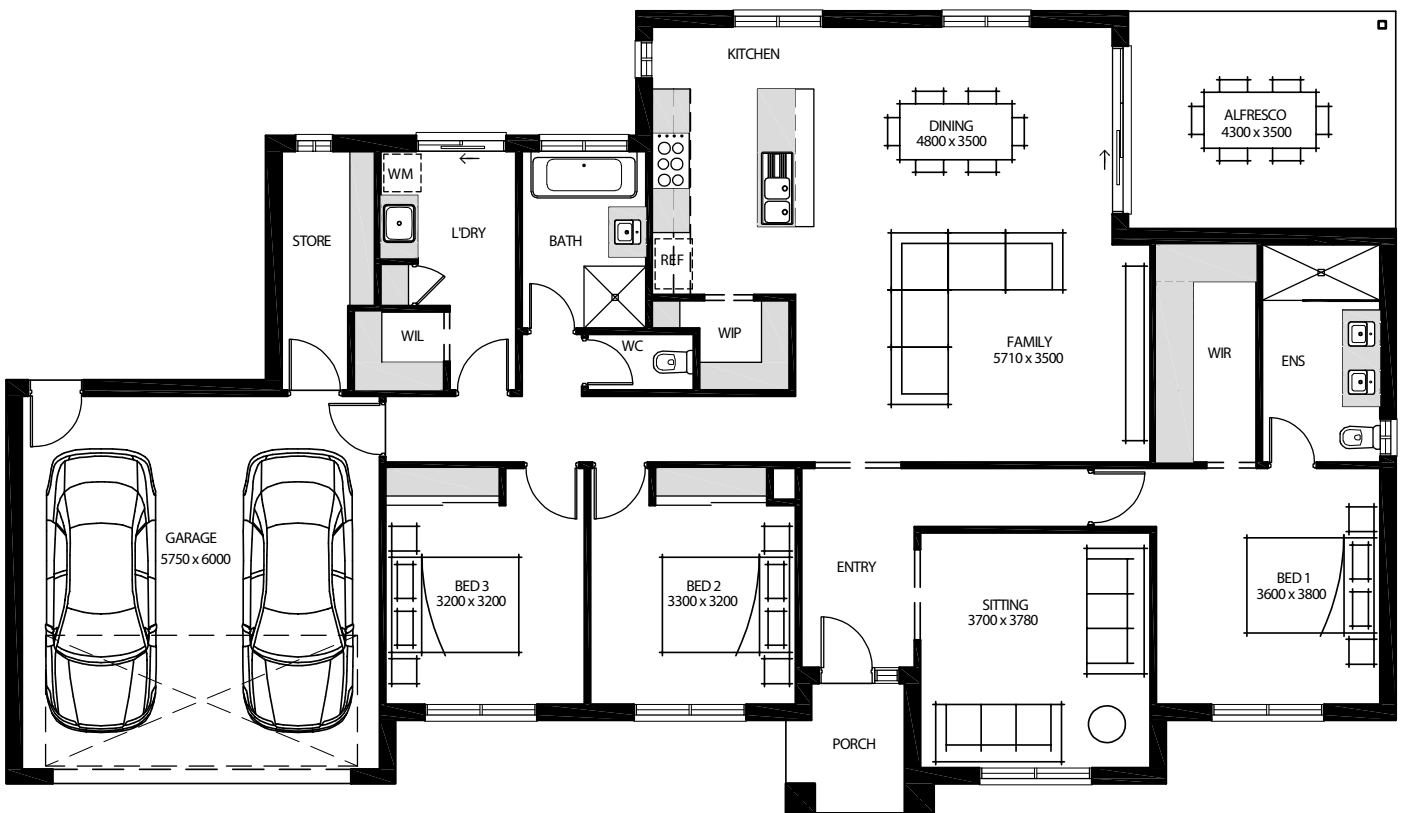

Harper 231

3 Bedrooms

2 Living

2 Bathrooms

2 Carparks

1 Alfresco

Living Area	Garage	Alfresco	Porch	TOTAL	House Width	House Length
173.95M ²	42.56M ²	15.40M ²	3.94M ²	235.85M ²	24.20M	22.32M

Harper 269

4 Bedrooms

2 Living

2 Bathrooms

2 Carparks

1 Alfresco

Living Area	Garage + Store	Alfresco	Porch	TOTAL	House Width	House Length
200.60M ²	48.53M ²	15.40M ²	3.73M ²	268.26M ²	27.70M	25.89M

Harper 307

4 Bedrooms

3 Living

2 Bathrooms

2 Carparks

1 Alfresco

Living Area	Garage	Alfresco	Porch	TOTAL	House Width	House Length
237.99M ²	40.63M ²	23.96M ²	4.10M ²	306.68M ²	29.70M	27.88M