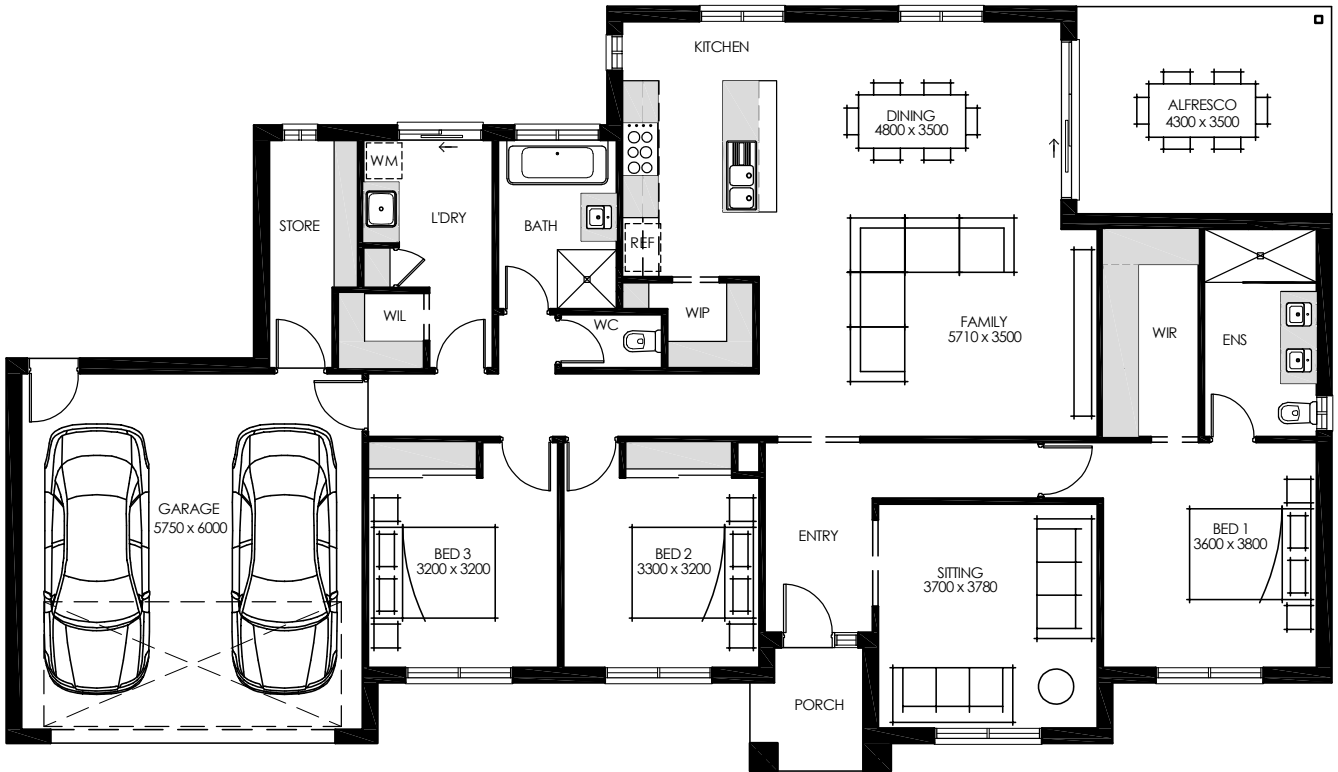

Harper 231

3 Bedrooms

2 Living

2 Bathrooms

2 Carparks

1 Alfresco

Living Area	Garage	Alfresco	Porch	TOTAL	Block Width	House Length
173.95M ²	42.56M ²	15.40M ²	3.94M ²	235.85M ²	15.00M	22.92M