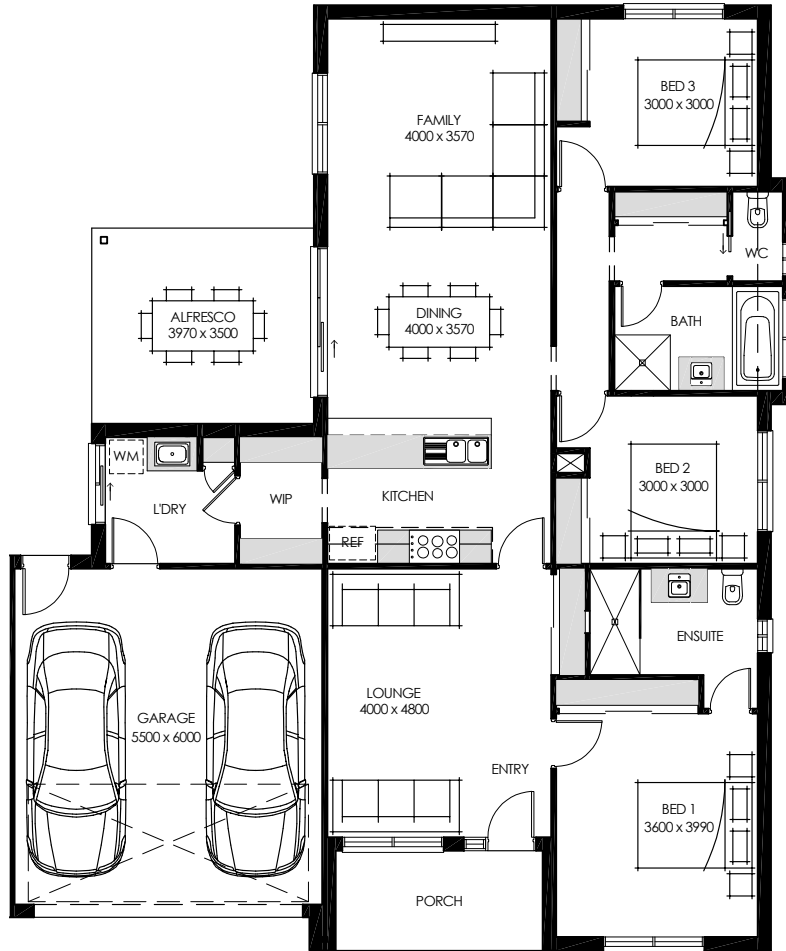

Devon 198

3 Bedrooms

2 Living

2 Bathrooms

2 Carparks

1 Alfresco

Living Area	Garage	Alfresco	Porch	TOTAL	Block Width	House Length
141.22M ²	37.27M ²	13.90M ²	6.86M ²	209.71M ²	16.00M	16.89M