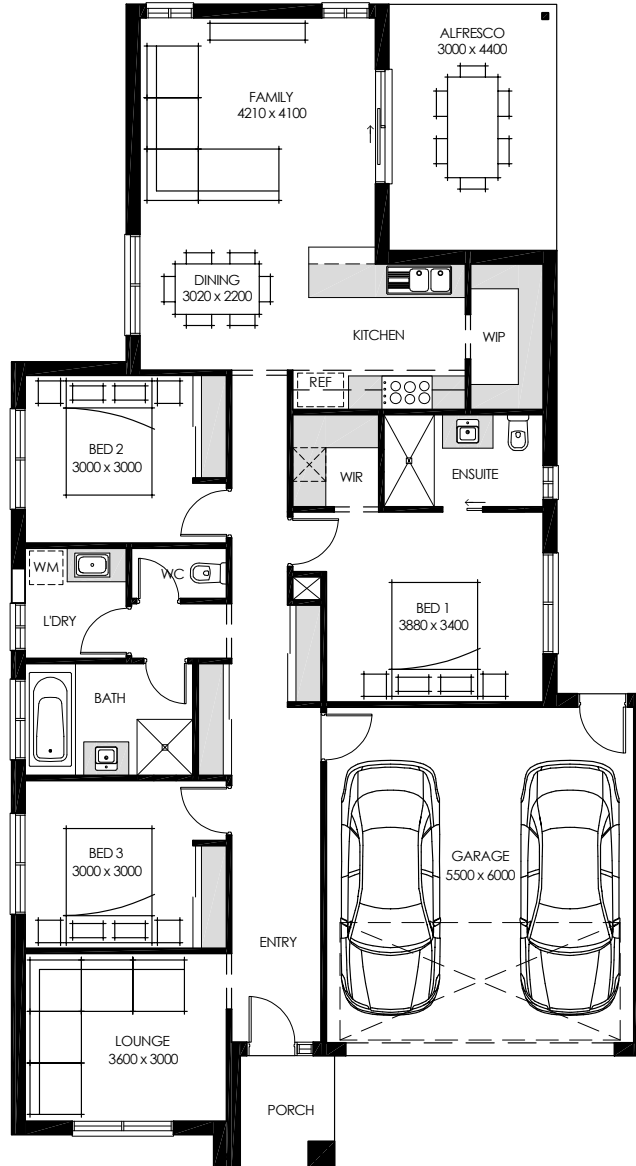

## Fairlea 190

3 Bedrooms

2 Living

2 Bathrooms

2 Carparks

1 Alfresco

Living Area	Garage	Alfresco	Porch	TOTAL	Block Width	House Length
136.14M <sup>2</sup>	37.09M <sup>2</sup>	13.20M <sup>2</sup>	3.38M <sup>2</sup>	190M <sup>2</sup>	13.00M	20.79M