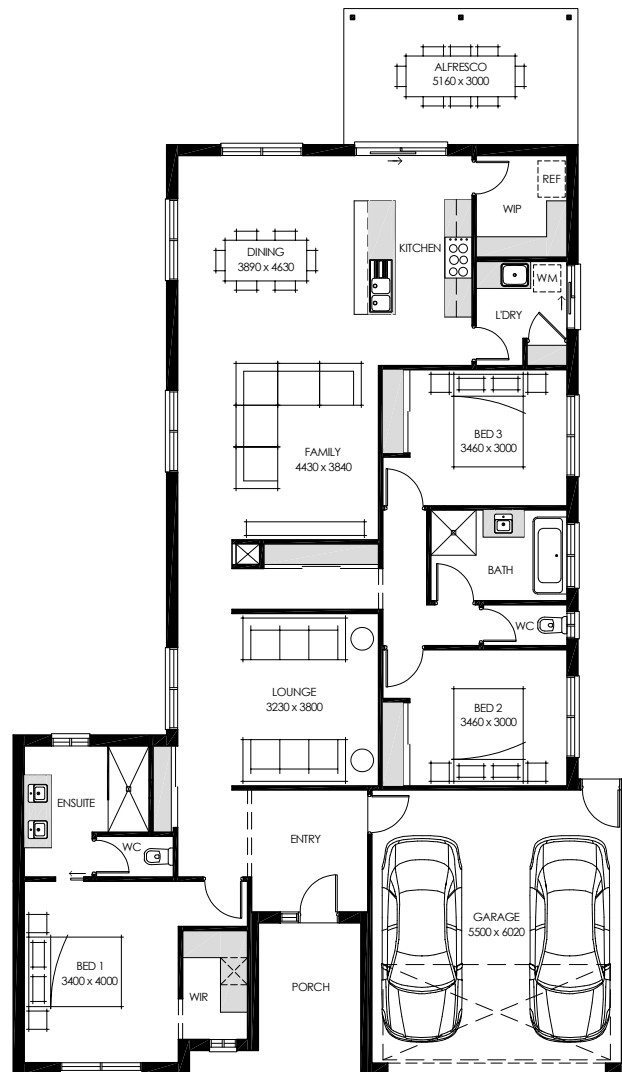

Sandpiper 232

3 Bedrooms

2 Living

2 Bathrooms

2 Carparks

1 Alfresco

Living Area	Garage	Alfresco	Porch	TOTAL	Block Width	House Length
172.54M ²	37.64M ²	15.48M ²	6.35M ²	232.01M ²	15.50M	23.32M

Sandpiper 264

4 Bedrooms

2 Living

2.5 Bathrooms

2 Carparks

1 Alfresco

Living Area	Garage	Alfresco	Porch	TOTAL	Block Width	House Length
203.23M ²	37.64M ²	16.50M ²	6.35M ²	263.72M ²	15.50M	26.55M

Sandpiper 289

4 Bedrooms

3 Living

2.5 Bathrooms

2 Carparks

1 Alfresco

Living Area	Garage	Alfresco	Porch	TOTAL	Block Width	House Length
228.09M ²	37.64M ²	16.47M ²	6.63M ²	288.83M ²	15.70M	26.32M

Sandpiper 335

4 Bedrooms

3 Living

2.5 Bathrooms

2 Carparks

1 Alfresco

Living Area	Garage	Alfresco	Porch	TOTAL	Block Width	House Length
270.88M ²	37.75M ²	17.21M ²	9.19M ²	335.00M ²	18.00M	27.12M

Sandpiper 350 on Display

4 Bedrooms

3 Living

2.5 Bathrooms