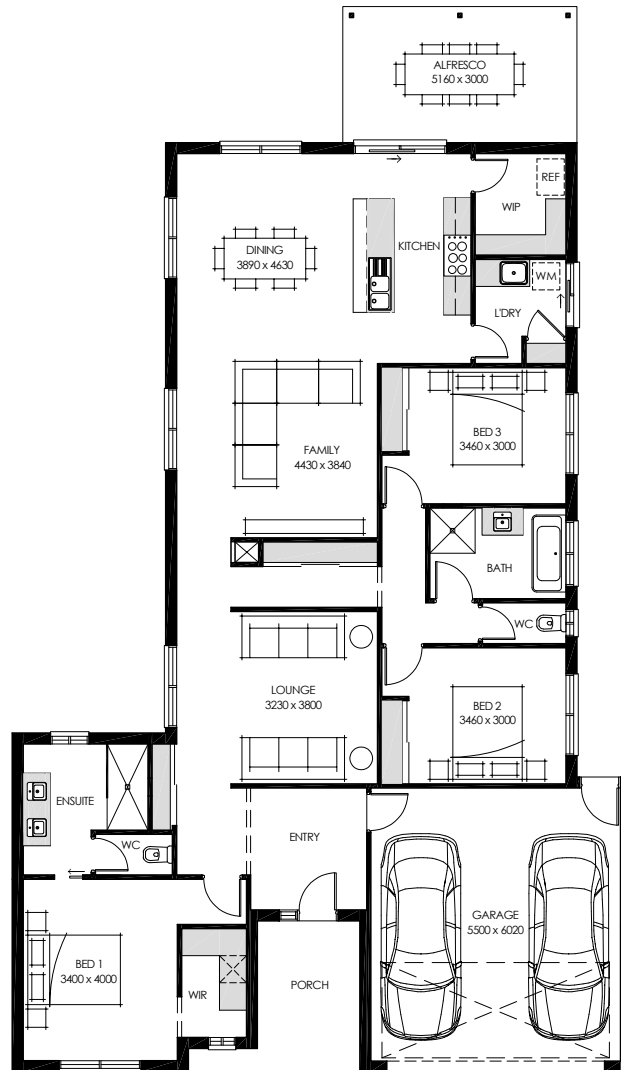

Sandpiper 232

3 Bedrooms

2 Living

2 Bathrooms

2 Carparks

1 Alfresco

Living Area	Garage	Alfresco	Porch	TOTAL	Block Width	House Length
172.54M ²	37.64M ²	15.48M ²	6.35M ²	232.01M ²	15.5M	23.32M