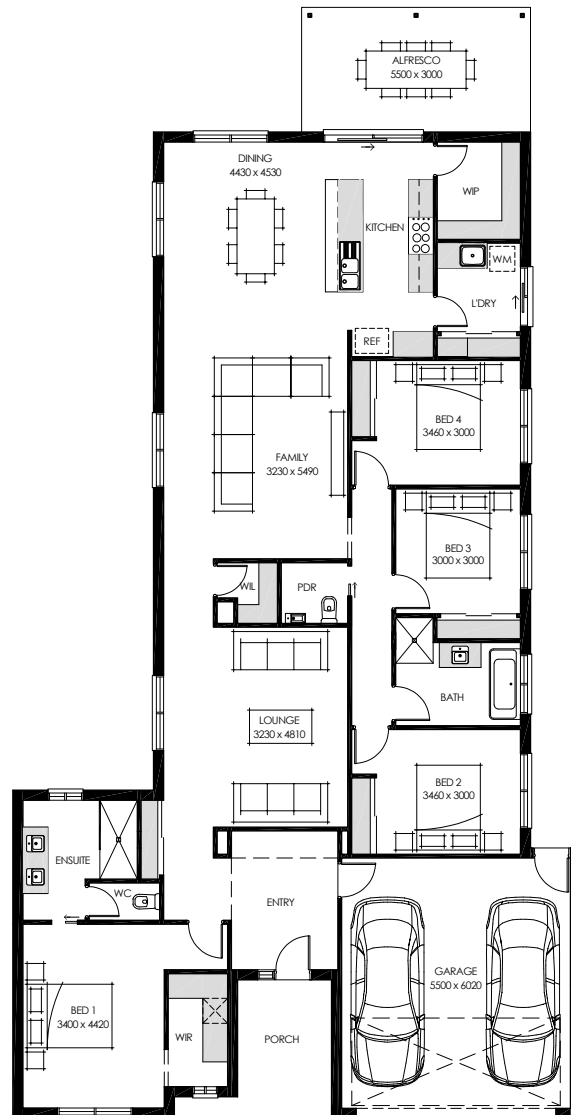

Sandpiper 264

4 Bedrooms

2 Living

2 Bathrooms

2 Carparks

1 Alfresco

Living Area	Garage	Alfresco	Porch	TOTAL	Block Width	House Length
203.23M ²	37.64M ²	16.50M ²	6.35M ²	263.72M ²	15.5M	26.55M