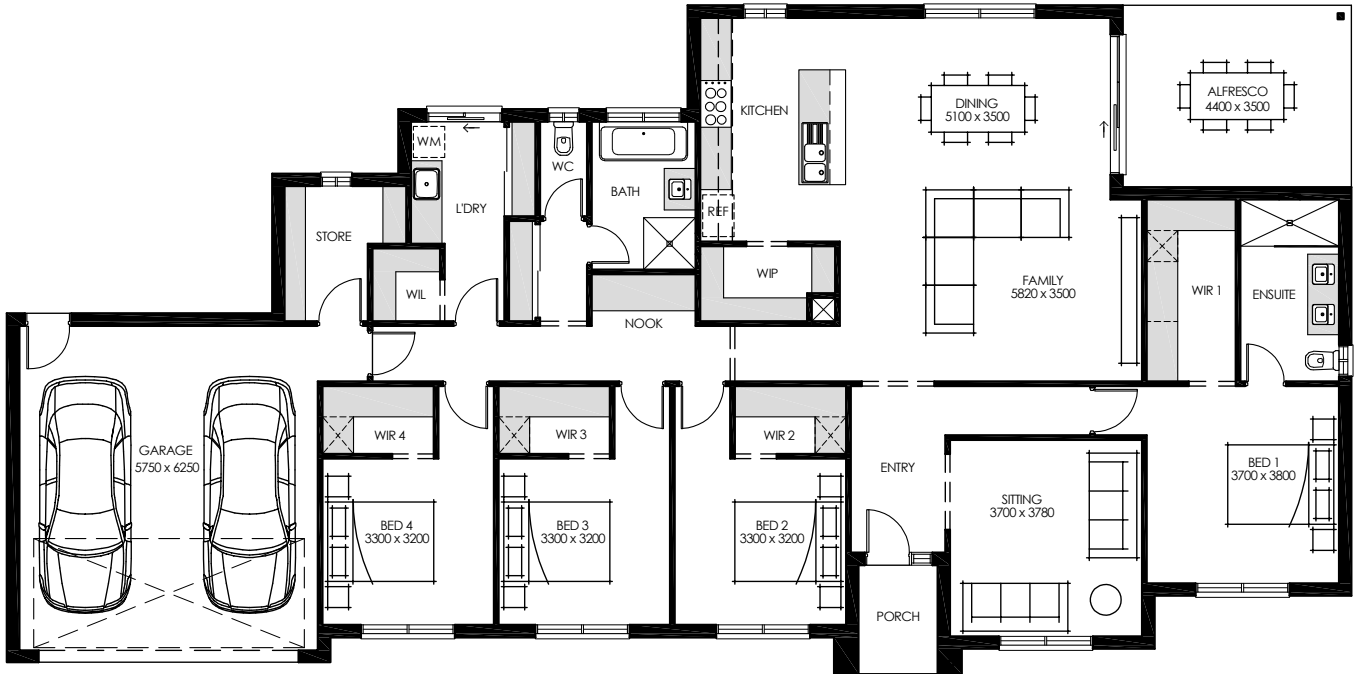

## Harper 269

  
4 Bedrooms

  
2 Living

  
2 Bathrooms

  
2 Carparks

  
1 Alfresco

Living Area	Garage + Store	Alfresco	Porch	TOTAL	Block Width	House Length
200.60M <sup>2</sup>	48.53M <sup>2</sup>	15.40M <sup>2</sup>	3.73M <sup>2</sup>	268.26M <sup>2</sup>	27.7M	12.87M