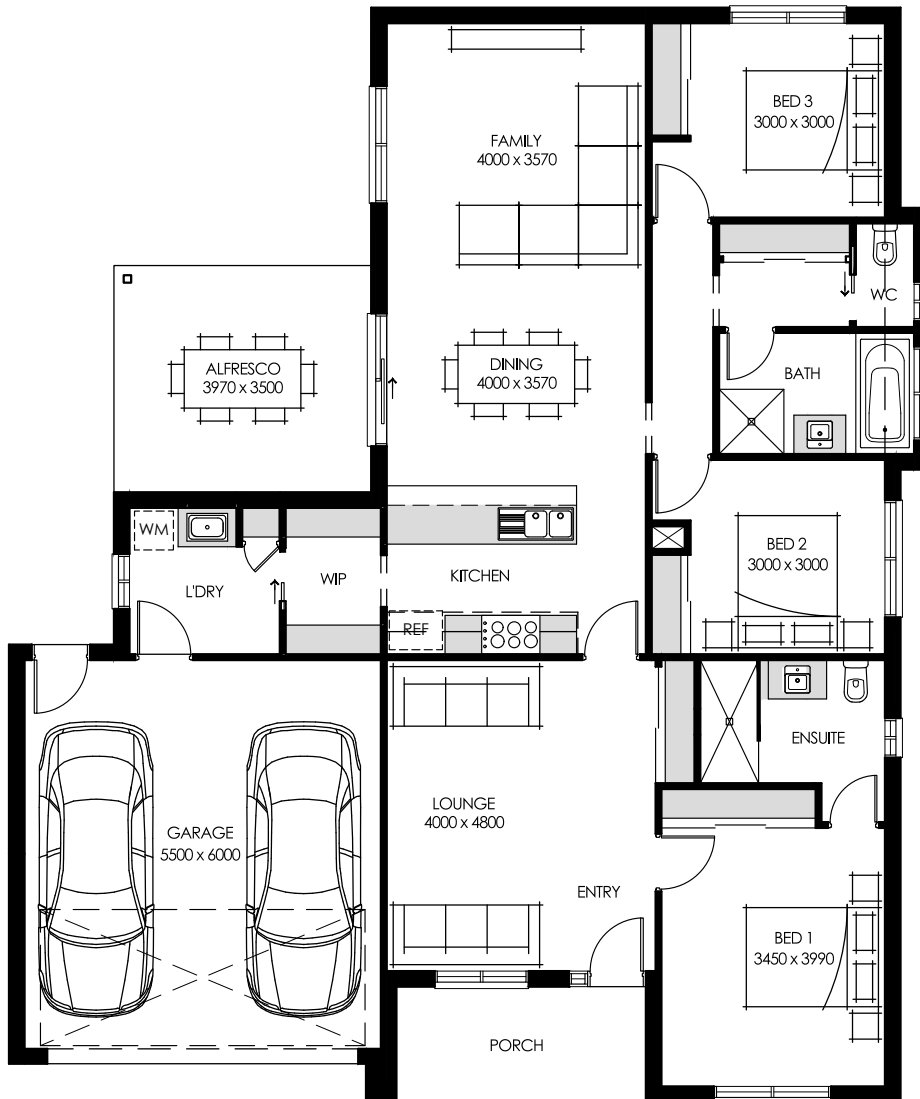

## Deven 200

  
3 Bedrooms

  
2 Living

  
2 Bathrooms

  
2 Carparks

  
1 Alfresco

Living Area	Garage	Alfresco	Porch	TOTAL	Block Width	House Length
141.22M <sup>2</sup>	37.27M <sup>2</sup>	13.90M <sup>2</sup>	6.86M <sup>2</sup>	199.25M <sup>2</sup>	16.00M	16.89M