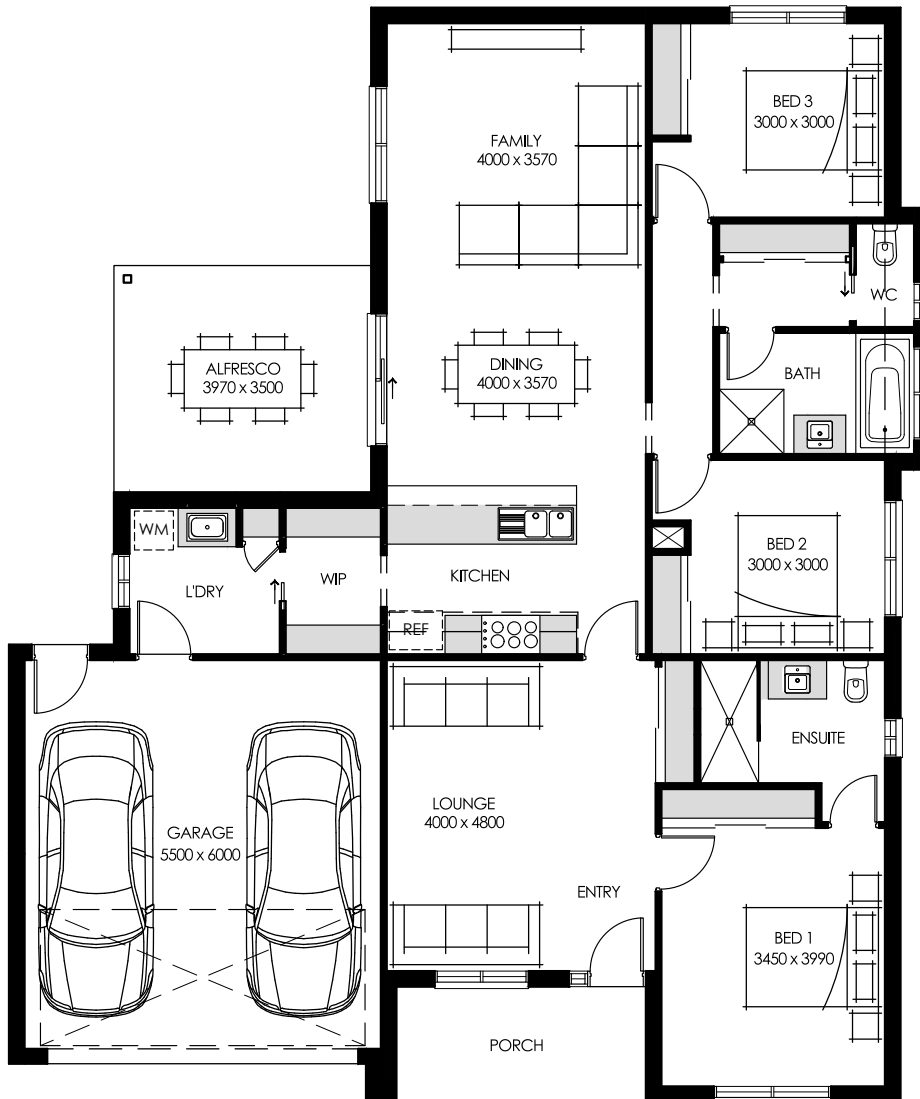

Deven 200

3 Bedrooms

2 Living

2 Bathrooms

2 Carparks

1 Alfresco

Living Area	Garage	Alfresco	Porch	TOTAL	Block Width	House Length
141.22M ²	37.27M ²	13.90M ²	6.86M ²	199.25M ²	16.10M	16.89M