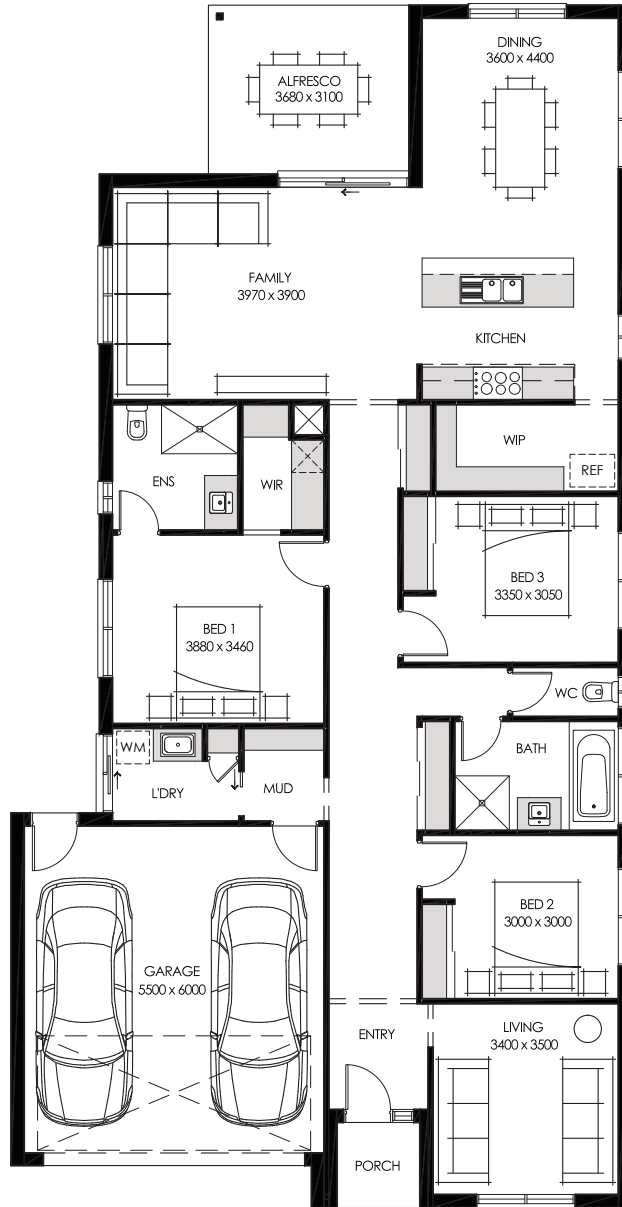

Kingston 217

3 Bedrooms

2 Living

2 Bathrooms

2 Carparks

1 Alfresco

Living Area	Garage	Alfresco	Porch	TOTAL	Block Width	House Length
165.24M ²	37.57M ²	11.41M ²	2.37M ²	216.59M ²	13.20M	22.06M