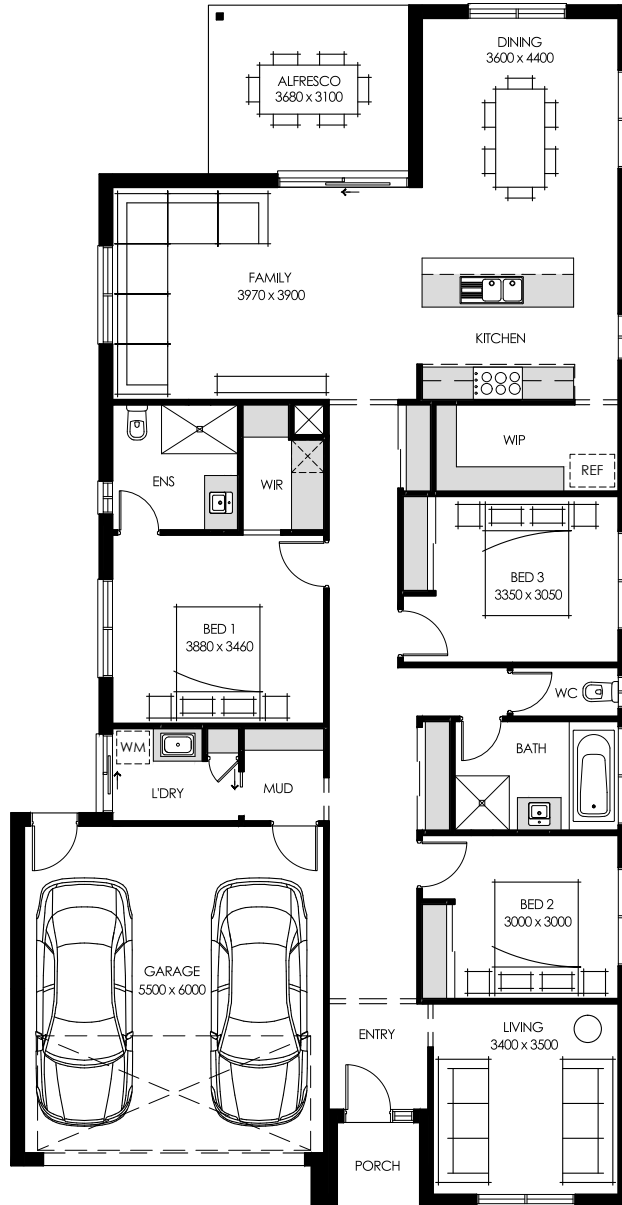

## Kingston 217

  
3 Bedrooms

  
2 Living

  
2 Bathrooms

  
2 Carparks

  
1 Alfresco

Living Area	Garage	Alfresco	Porch	TOTAL	Block Width	House Length
165.24M <sup>2</sup>	37.57M <sup>2</sup>	11.41M <sup>2</sup>	2.37M <sup>2</sup>	216.59M <sup>2</sup>	13.20M	22.06M