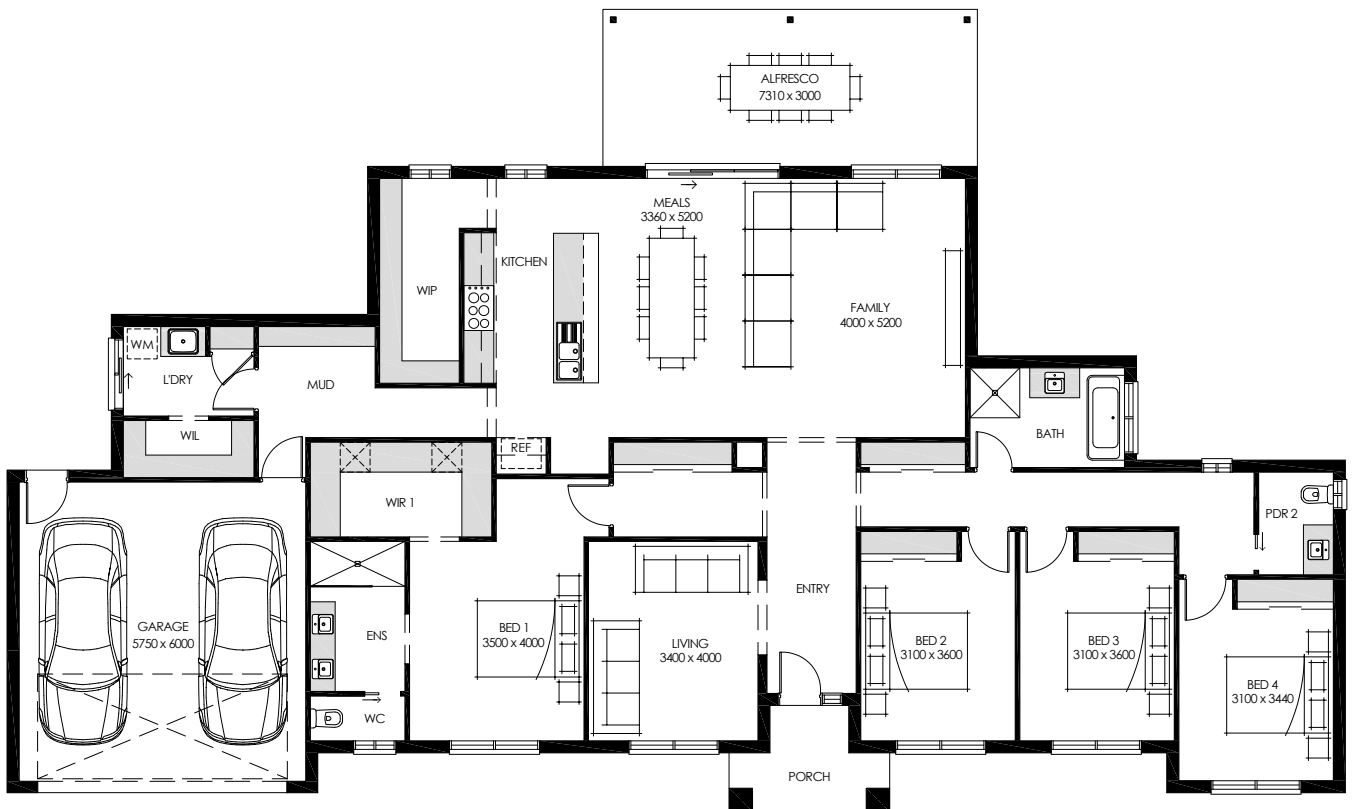

Olmsted 234

3 Bedrooms

2 Living

2 Bathrooms

2 Carparks

1 Alfresco

Living Area	Garage	Alfresco	Porch	TOTAL	House Width	House Length
175.02M ²	37.65M ²	16.37M ²	4.77M ²	234.00M ²	25.90M	22.65M

Olmsted 285

4 Bedrooms

2 Living

2.5 Bathrooms

2 Carparks

1 Alfresco

Living Area	Garage	Alfresco	Porch	TOTAL	House Width	House Length
218.33M ²	38.86M ²	21.63M ²	5.30M ²	284.12M ²	29.50M	26.84M

Olmsted 330

4 Bedrooms

2 Living

2.5 Bathrooms

2 Carparks

1 Alfresco

Living Area	Garage	Alfresco	Porch	TOTAL	House Width	House Length
253.48M ²	38.81M ²	30.30M ²	7.39M ²	329.98M ²	30.50M	27.94M

Olmsted 385

5 Bedrooms

3 Living

2 Bathrooms

2 Carparks

1 Alfresco

Living Area	Garage	Alfresco	Porch	TOTAL	House Width	House Length
290.12M ²	42.08M ²	46.23M ²	6.62M ²	385.00M ²	36.00M	32.90M