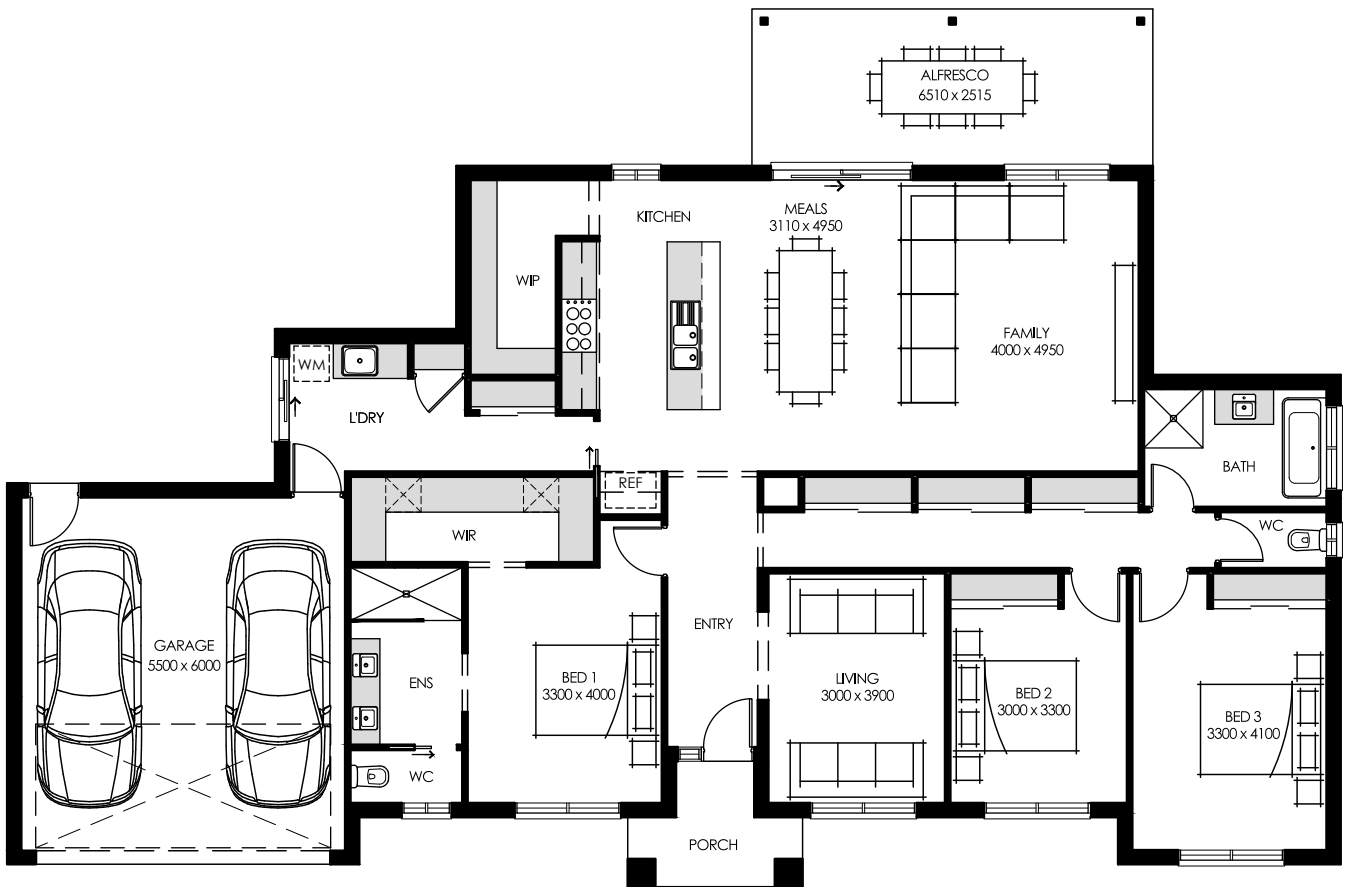

Olmsted 234

3 Bedrooms

2 Living

2 Bathrooms

2 Carparks

1 Alfresco

Living Area	Garage	Alfresco	Porch	TOTAL	House Width	House Length
175.02M ²	37.65M ²	16.37M ²	4.77M ²	234.00M ²	25.90M	22.65M

Olmsted 285

4 Bedrooms

2 Living

2.5 Bathrooms

2 Carparks

1 Alfresco

Living Area	Garage	Alfresco	Porch	TOTAL	House Width	House Length
218.33M ²	38.86M ²	21.63M ²	5.30M ²	284.12M ²	29.50M	26.84M

Olmsted 330

4 Bedrooms

2 Living

2.5 Bathrooms

2 Carparks

1 Alfresco

Living Area	Garage	Alfresco	Porch	TOTAL	House Width	House Length
253.48M ²	38.81M ²	30.30M ²	7.39M ²	329.98M ²	30.50M	27.94M

Olmsted 385

5 Bedrooms

3 Living

2 Bathrooms

2 Carparks

1 Alfresco

Living Area	Garage	Alfresco	Porch	TOTAL	House Width	House Length
290.12M ²	42.08M ²	46.23M ²	6.62M ²	385.00M ²	36.00M	32.90M