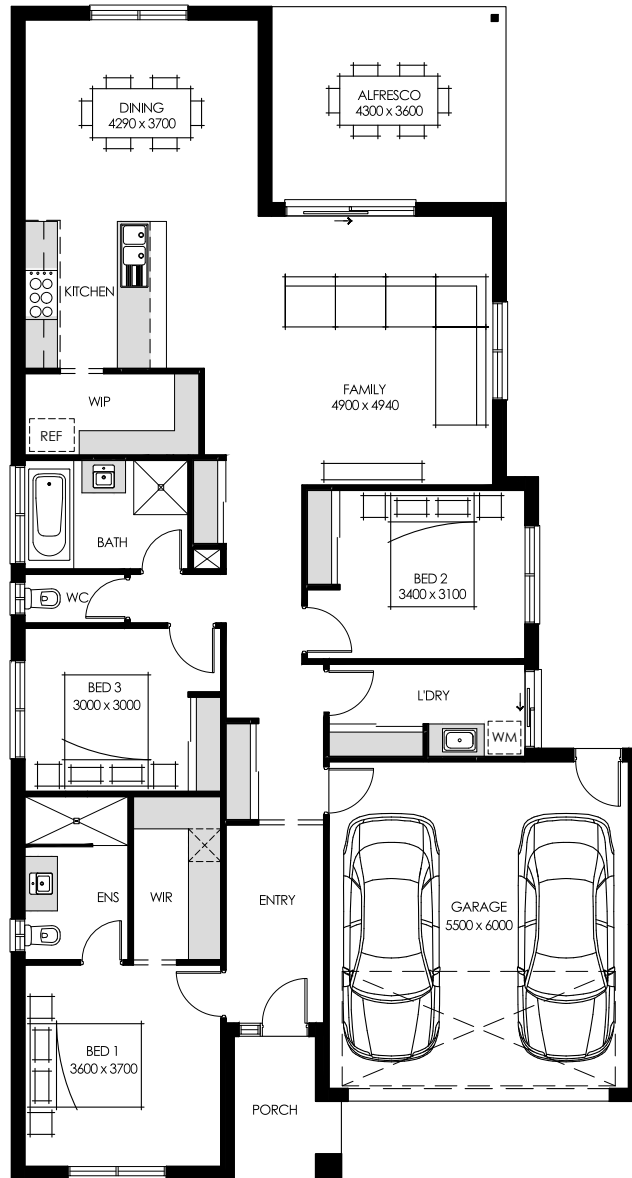

Osburn 210

3 Bedrooms

1 Living

2 Bathrooms

2 Carparks

1 Alfresco

Living Area	Garage	Alfresco	Porch	TOTAL	Block Width	House Length
152.48M ²	37.31M ²	15.48M ²	4.62M ²	209.89M ²	13.40M	21.52M