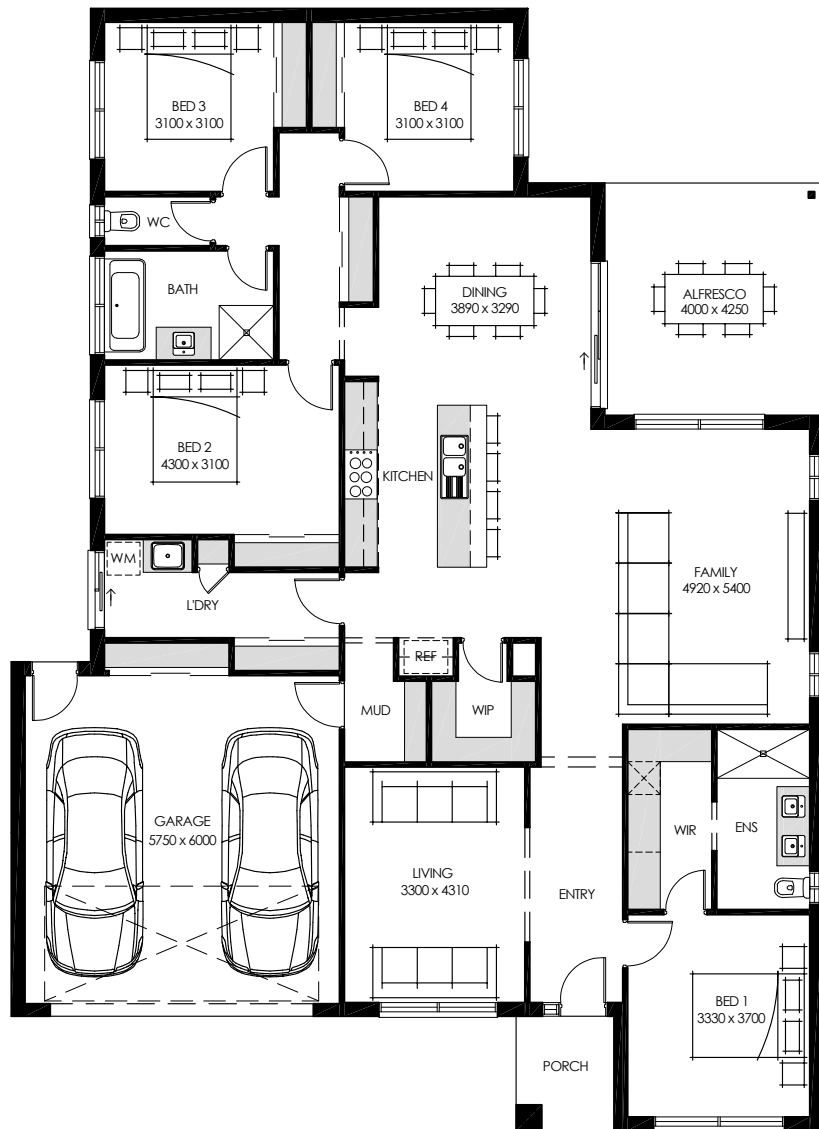

Savannah 217

3 Bedrooms

2 Living

2 Bathrooms

2 Carparks

1 Alfresco

Living Area	Garage	Alfresco	Porch	TOTAL	Block Width	House Length
162.12M ²	37.03M ²	14.21M ²	2.76M ²	216.12M ²	16.10M	19.30M

Savannah 251

4 Bedrooms

2 Living

2 Bathrooms

2 Carparks

1 Alfresco

Living Area	Garage	Alfresco	Porch	TOTAL	Block Width	House Length
191.38M ²	38.72M ²	17.00M ²	3.74M ²	251.00M ²	16.70M	20.52M

Savannah 278

4 Bedrooms

3 Living

2 Bathrooms

2 Carparks

1 Alfresco

Living Area	Garage	Alfresco	Porch	TOTAL	Block Width	House Length
219.26M ²	40.32M ²	14.50M ²	3.74M ²	277.82M ²	17.00M	20.85M