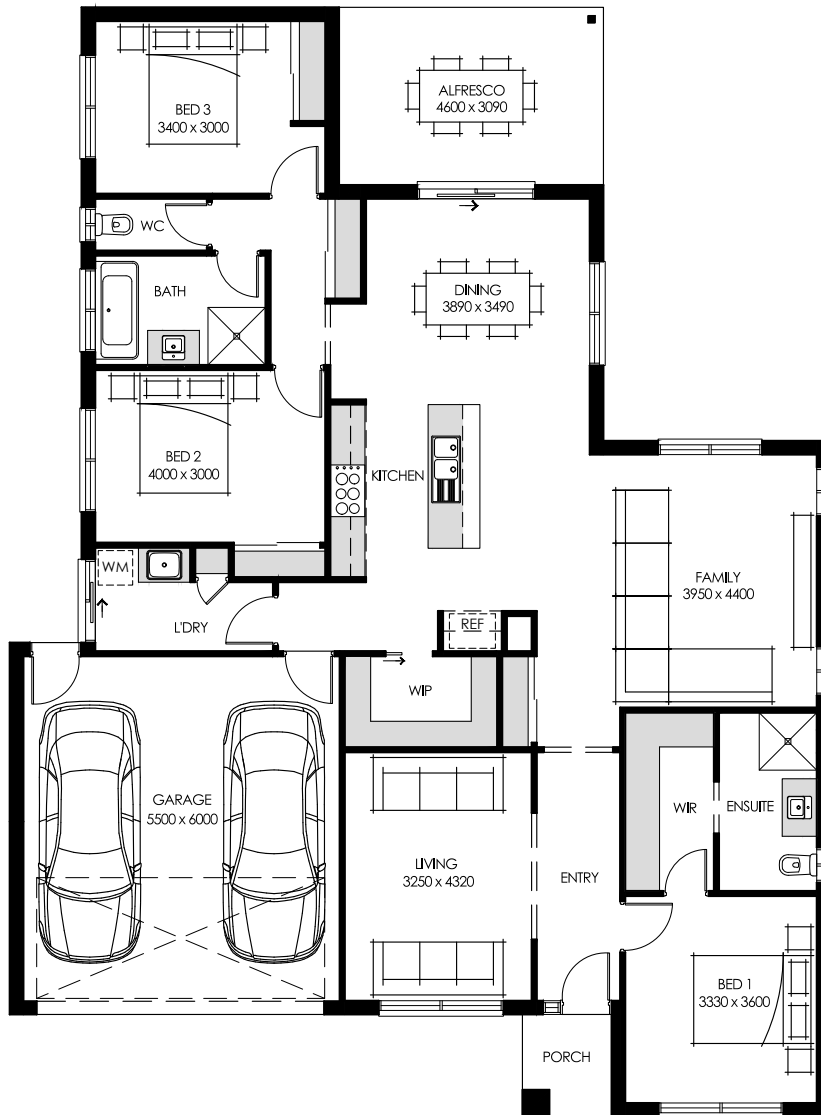

Savannah 217

3 Bedrooms

2 Living

2 Bathrooms

2 Carparks

1 Alfresco

Living Area	Garage	Alfresco	Porch	TOTAL	Block Width	House Length
162.12M ²	37.03M ²	14.21M ²	2.76M ²	216.12M ²	16.10M	19.30M

Savannah 251

4 Bedrooms

2 Living

2 Bathrooms

2 Carparks

1 Alfresco

Living Area	Garage	Alfresco	Porch	TOTAL	Block Width	House Length
191.38M ²	38.72M ²	17.00M ²	3.74M ²	251.00M ²	16.70M	20.52M

Savannah 278

4 Bedrooms

3 Living

2 Bathrooms

2 Carparks

1 Alfresco

Living Area	Garage	Alfresco	Porch	TOTAL	Block Width	House Length
219.26M ²	40.32M ²	14.50M ²	3.74M ²	277.82M ²	17.00M	20.85M