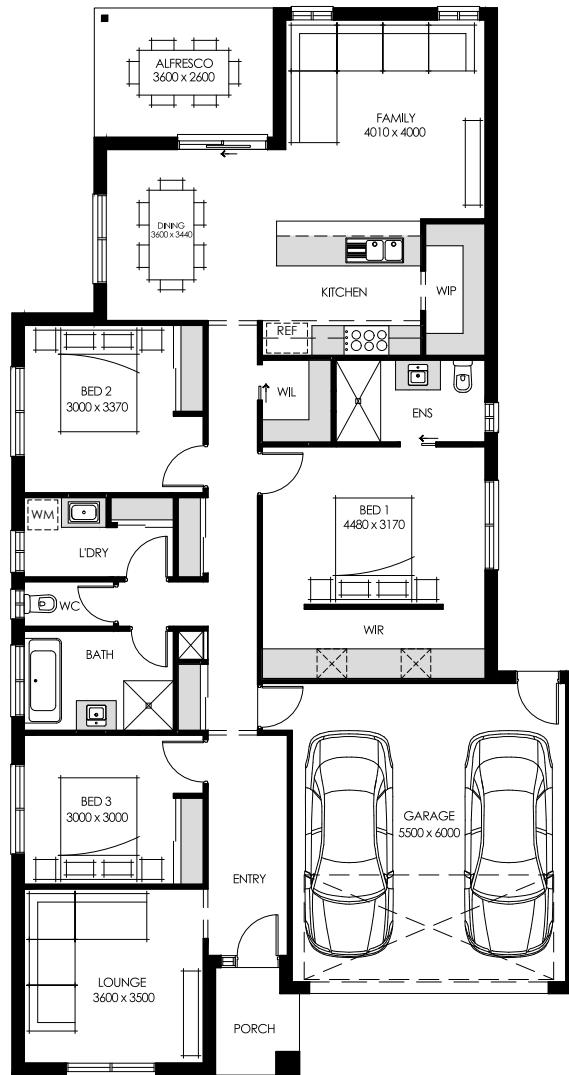

## Fairlea 203

3 Bedrooms

2 Living

2 Bathrooms

2 Carparks

1 Alfresco

Living Area	Garage	Alfresco	Porch	TOTAL	Block Width	House Length
151.93M <sup>2</sup>	37.84M <sup>2</sup>	9.36M <sup>2</sup>	3.45M <sup>2</sup>	202.58M <sup>2</sup>	13.20M	21.43M