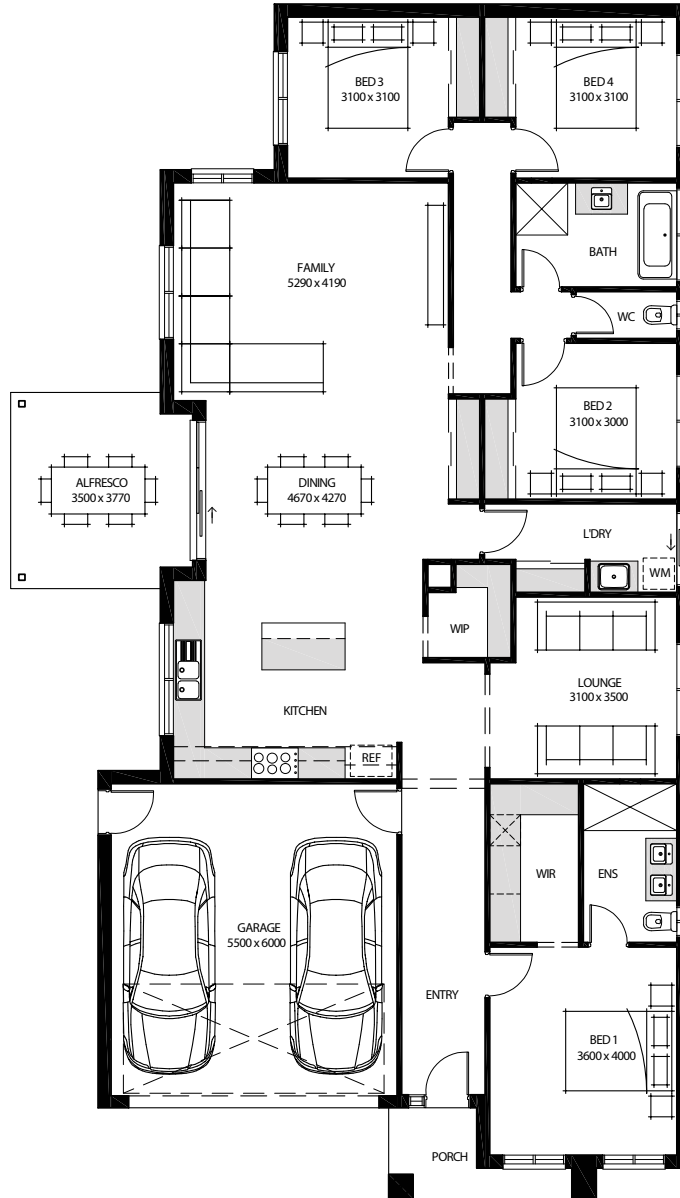

Benson 237

4 Bedrooms

2 Living

2 Bathrooms

2 Carparks

1 Alfresco

Living Area	Garage	Alfresco	Porch	TOTAL	Block Width	House Length
182.91M ²	37.10M ²	12.69M ²	4.04M ²	237.00M ²	15.50M	22.97M