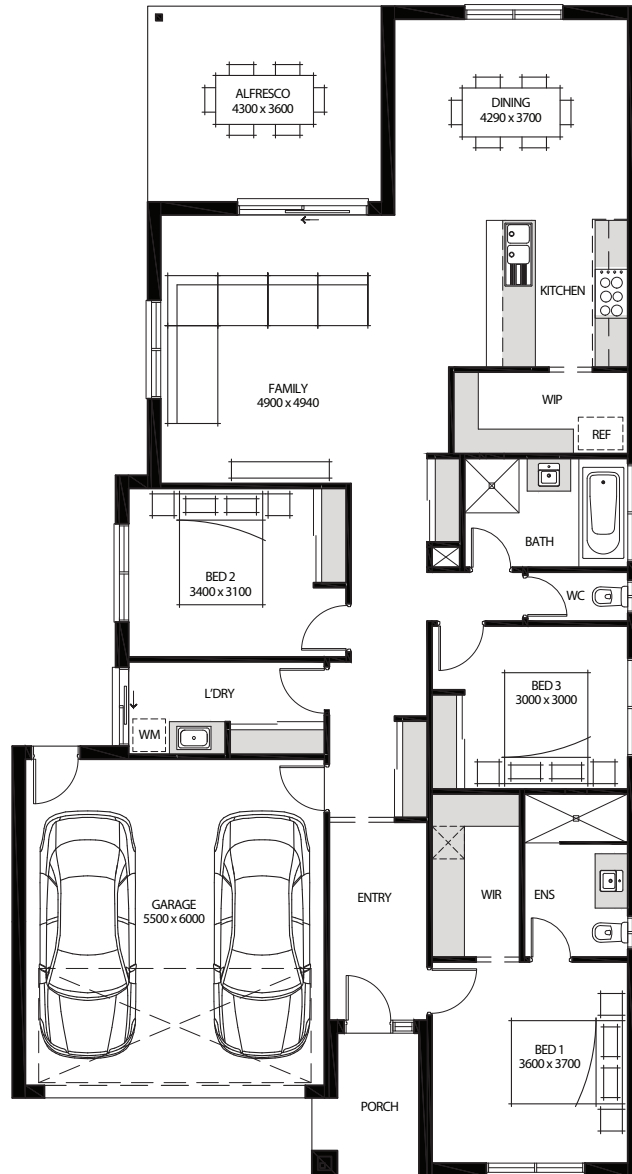

Osburn 210

3 Bedrooms

1 Living

2 Bathrooms

2 Carparks

1 Alfresco

Living Area	Garage	Alfresco	Porch	TOTAL	Block Width	House Length
152.48M ²	37.31M ²	15.48M ²	4.62M ²	209.89M ²	13.40M	21.52M