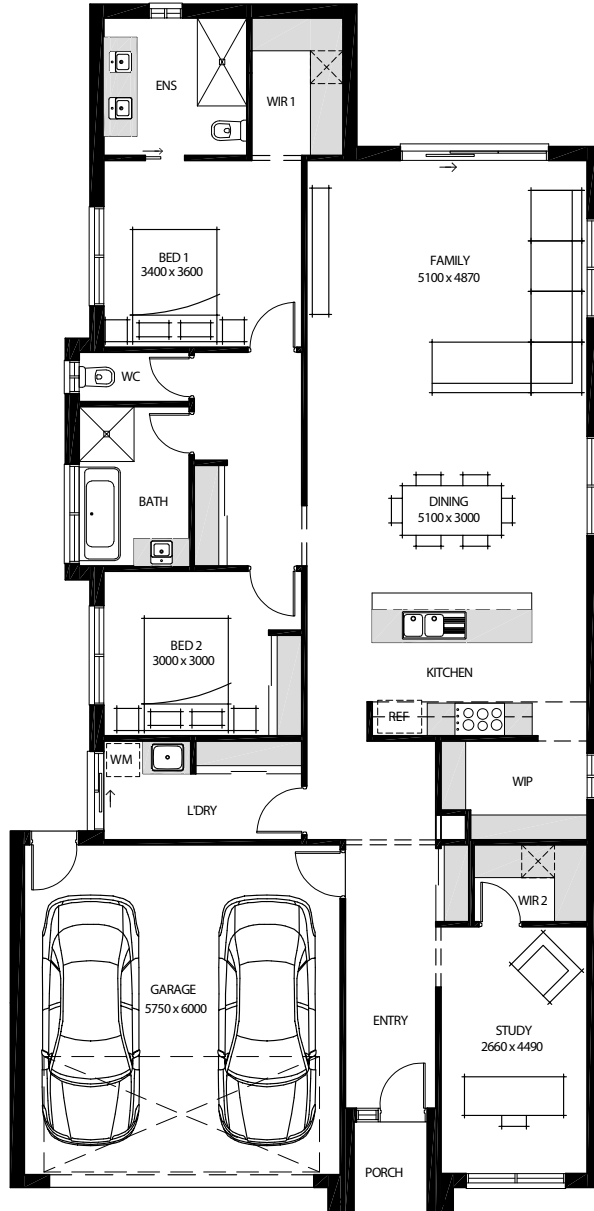

Albro 201

3 Bedrooms

1 Living

2 Bathrooms

2 Carparks

Living Area	Garage	Porch	TOTAL	Block Width	House Length
159.30M ²	38.91M ²	2.65M ²	201.00M ²	12.60M	21.99M