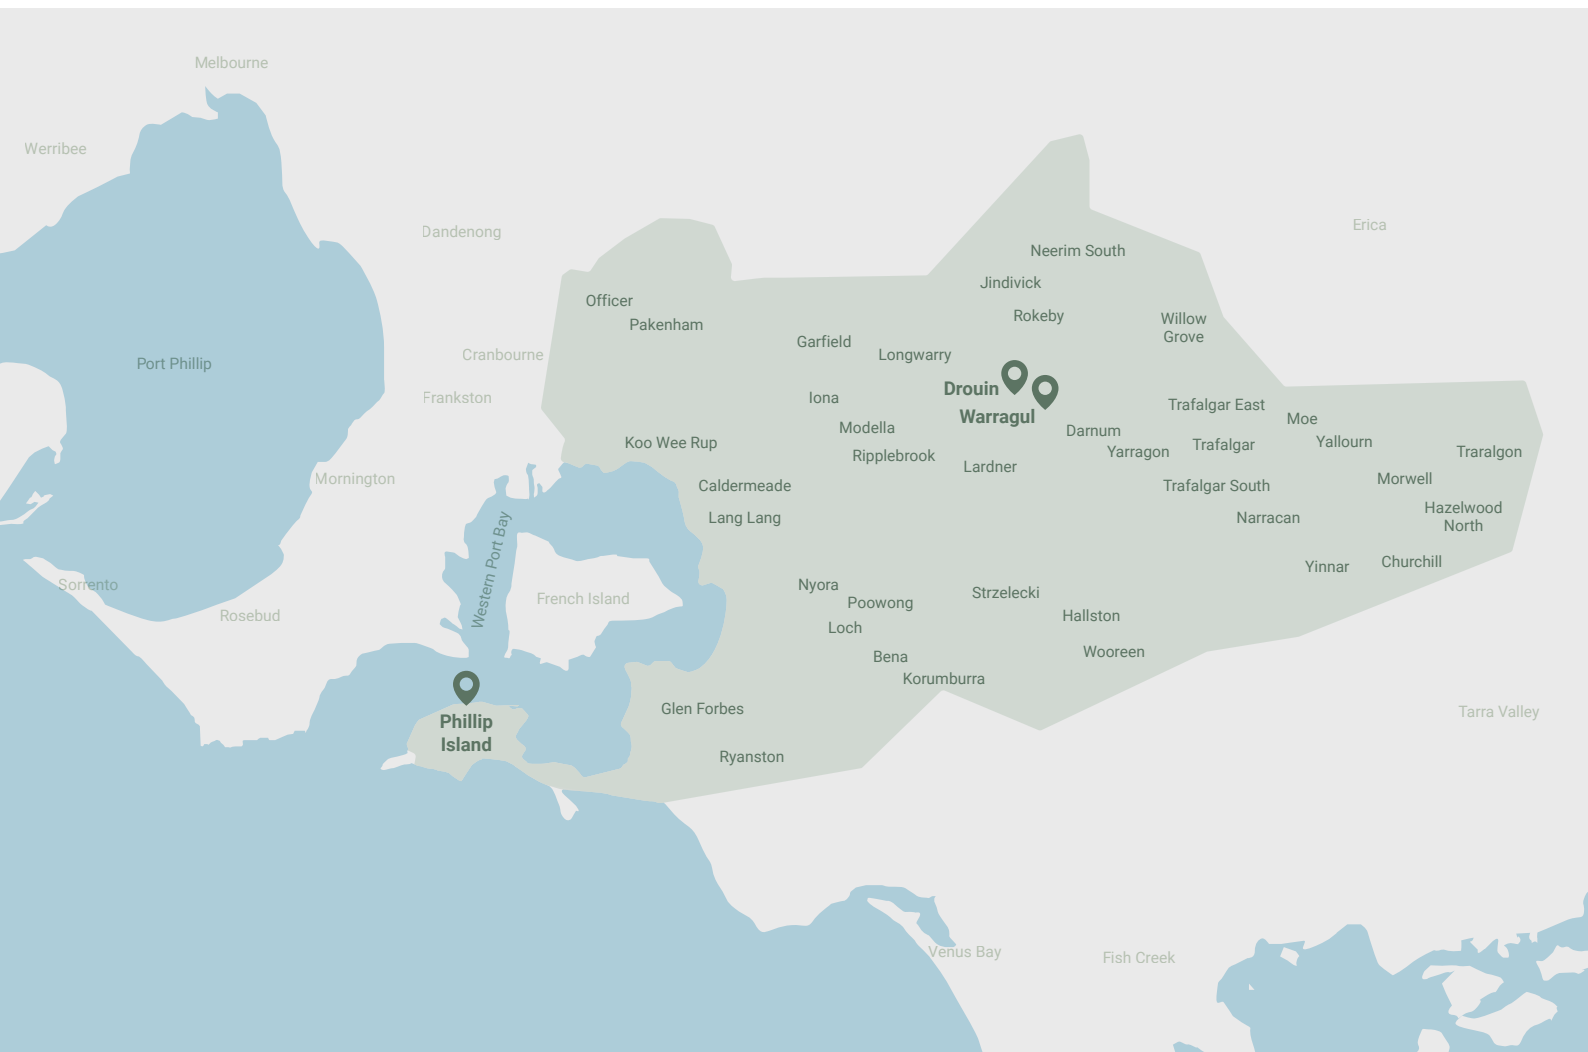

Where We Build

Arkadian Homes is a family run business that designs and builds modern Australian homes within the Warragul, Drouin and surrounding areas of Victoria.

Celebrating the unique ways in which each family lives, we craft liveable spaces that celebrate the heart and soul of each household. We pride ourselves on delivering solutions that fit your family's specific lifestyle, aspirations and budget, because at Arkadian Homes we always find a way. That's why we provide a selection of beautiful, predesigned homes with the opportunity to tailor the floor plan, orientation or finishes to your personal style.

With Arkadian Homes building a home is always personal, that's why we are dedicated to ensuring every house feels like home.